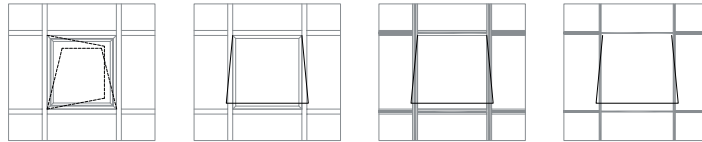

*It's a skylight system mounted on the steel. Thanks to the PVC isolators, it provides better performance at thermal insulation and water tightness.*

*The system is generated by overlapped EPDM gaskets which eliminates water flooding.*

**KLEIDCO®**

SKY 52

SKY 90

— dışarı açılır // outward opening  
- - - içeri açılır // inward opening